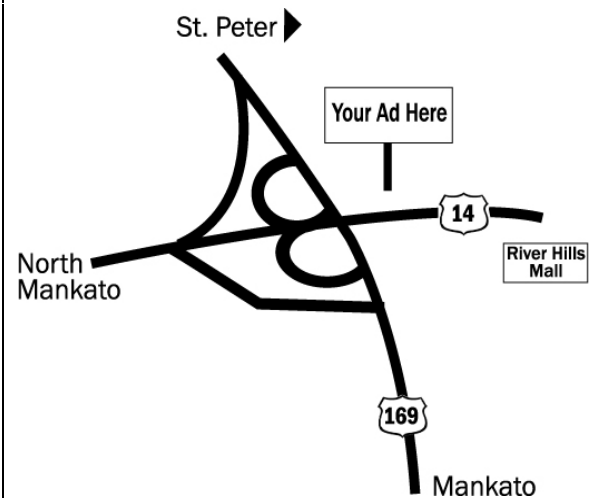

SUPREME

OUTDOOR ADVERTISING

Location

US Highway 14
Mankato
mile marker 130.55

Read

Right Hand Read
Westbound Traffic
in Mankato

Size

14' h x 48' w
Illuminated

Supreme Outdoor Advertising

Dave Helder

17595 Kenwood Trail, ste #150

LAKEVILLE, MN 55044

(507) 351-6789

DaveHelder@SupremeOutdoor.com

Map

772E